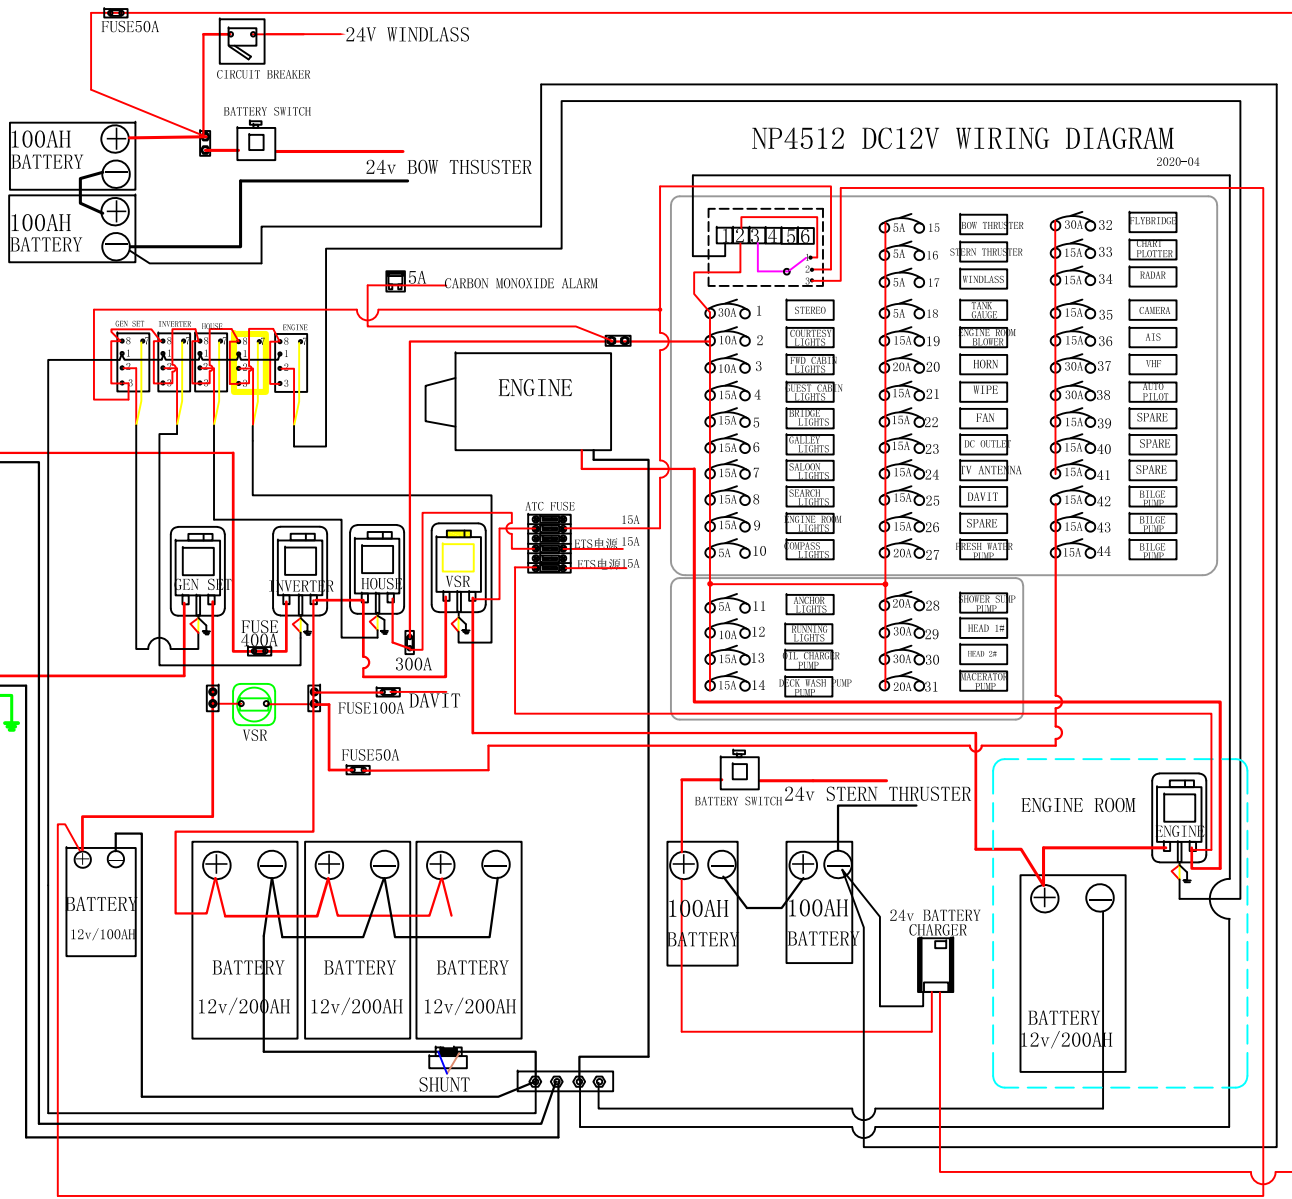

# NP4512 AC120V-60HZ WIRING DIAGRAM

# NP4512 DC12V WIRING DIAGRAM

2020-04

15A 1	STEREO	15A 15	BOW THRUSTER	30A 32	FLYBRIDGE
15A 2	COURTESY LIGHTS	15A 16	STERN THRUSTER	15A 33	CURTAIN PLOTTER
15A 3	PRO CABIN LIGHTS	15A 17	WINDLASS	15A 34	RADAR
15A 4	BUSBY CABIN LIGHTS	15A 18	TANK GAUGE	15A 35	CAMERA
15A 5	BRIDGE LIGHTS	15A 19	ENGINE ROOM LIGHTS	15A 36	GPS
15A 6	GALLEY LIGHTS	20A 20	HORN	30A 37	VHF
15A 7	SHOON LIGHTS	15A 21	WIPER	30A 38	AUTO PILOT
15A 8	SEARCH LIGHTS	15A 22	FAN	15A 39	SPARE
15A 9	ENGINE ROOM LIGHTS	15A 23	DC OUTLET	15A 40	SPARE
15A 10	COMPASS LIGHTS	15A 24	TV ANTENNA	15A 41	SPARE
5A 11	ANCHOR LIGHTS	15A 25	DAVIT	15A 42	BILGE PUMP
10A 12	ROUNDBAY LIGHTS	15A 26	SPARE	15A 43	BILGE PUMP
15A 13	DECK CHARGER PUMP	20A 27	FRESH WATER PUMP	15A 44	BILGE PUMP
15A 14	DECK WASH PUMP	5A 28	SHOWER SUPPLY PUMP		
		10A 29	HEAD 1#		
		30A 30	HEAD 2#		
		30A 31	MICROWAVE PUMP		