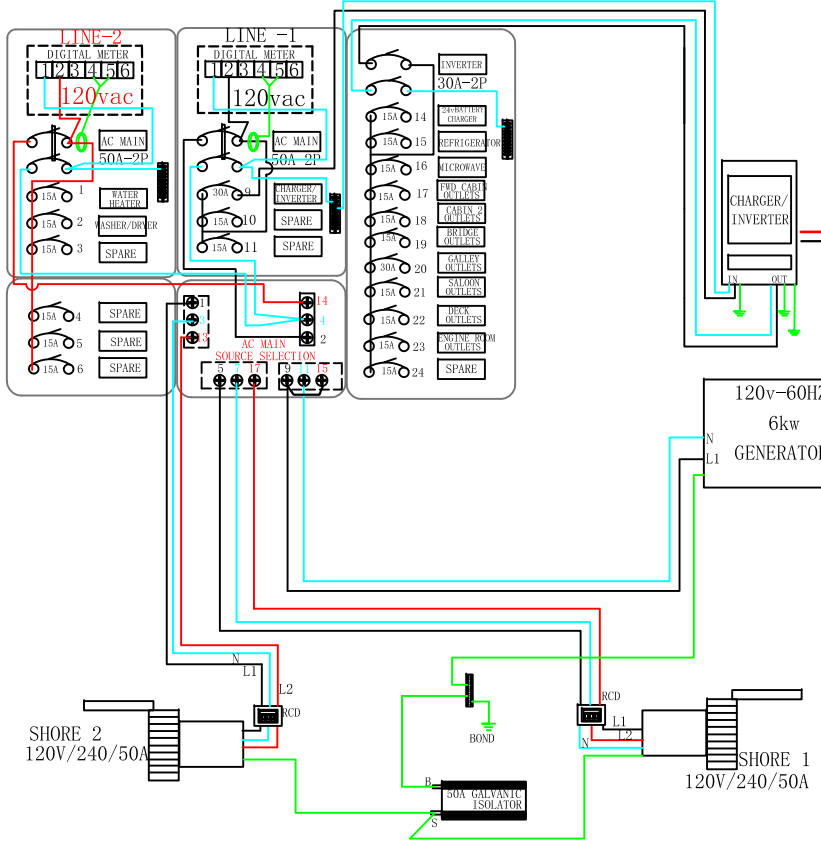

# NP4512 AC120V-60HZ WIRING DIAGRAM

# NP4512 DC12V WIRING DIAGRAM

2020-04

15A 1	STEREO	15A 15	BOW THRUSTER	30A 32	FLYBRIDGE
15A 2	COURTESY LIGHTS	15A 16	STERN THRUSTER	15A 33	CURTAIN PLOTTER
15A 3	PRO CABIN LIGHTS	15A 17	WINDLASS	15A 34	RADAR
15A 4	BUSBY CABIN LIGHTS	15A 18	TANK GAUGE	15A 35	CAMERA
15A 5	BRIDGE LIGHTS	15A 19	ENGINE ROOM LIGHTS	15A 36	GPS
15A 6	GALLEY LIGHTS	20A 20	HORN	30A 37	VHF
15A 7	SHOON LIGHTS	15A 21	WIPER	30A 38	AUTO PILOT
15A 8	SEARCH LIGHTS	15A 22	FAN	15A 39	SPARE
15A 9	ENGINE ROOM LIGHTS	15A 23	DC OUTLET	15A 40	SPARE
15A 10	COMPASS LIGHTS	15A 24	TV ANTENNA	15A 41	SPARE
5A 11	ANCHOR LIGHTS	15A 25	DAVIT	15A 42	BILGE PUMP
10A 12	ROUNDBAY LIGHTS	15A 26	SPARE	15A 43	BILGE PUMP
15A 13	DECK CHARGER PUMP	20A 27	FRESH WATER PUMP	15A 44	BILGE PUMP
15A 14	DECK WASH PUMP	5A 28	SHOWER SUPPLY PUMP		
		10A 29	HEAD 1#		
		30A 30	HEAD 2#		
		30A 31	MICROWAVE PUMP		